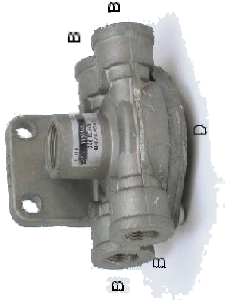

# QUICK RELEASE VALVE GUIDE

**Part no. Inlet A Delivery B Delivery C Exhaust D**

208-003-001	M16 x 1.5	M16 x 1.5	M16 x 1.5	M16 x 1.5
208-003-031	M22 x 1.5	M22 x 1.5	M22 x 1.5	M22 x 1.5
208-003-041	M22 x 1.5	M16 x 1.5	M16 x 1.5	M22 x 1.5
208-004-021	1/2" NPTF	1/4" NPTF	1/4" NPTF	3/8" NPTF

**Part no. Inlet A Delivery B Delivery C Exhaust D**

356-022-011	M22 x 1.5	M16 x 1.5	M16 x 1.5	M22 x 1.5
-------------	-----------	-----------	-----------	-----------

**Part no. Inlet A Delivery B Delivery C Exhaust D**