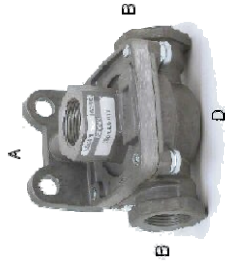

# QUICK RELEASE VALVE GUIDE

**Part no. Inlet A Delivery B Delivery C Exhaust D**

208-003-001	M16 x 1.5	M16 x 1.5	M16 x 1.5	M16 x 1.5
208-003-031	M22 x 1.5	M22 x 1.5	M22 x 1.5	M22 x 1.5
208-003-041	M22 x 1.5	M16 x 1.5	M16 x 1.5	M22 x 1.5
208-004-021	1/2" NPTF	1/4" NPTF	1/4" NPTF	3/8" NPTF

**Part no. Inlet A Delivery B Delivery C Exhaust D**

356-022-011	M22 x 1.5	M16 x 1.5	M16 x 1.5	M22 x 1.5
-------------	-----------	-----------	-----------	-----------

**Part no. Inlet A Delivery B Delivery C Exhaust D**

274996	3/8" NPTF	1/4" NPTF	N/A	3/8" NPTF
274997	3/8" NPTF	3/8" NPTF	N/A	3/8" NPTF
274998	1/2" NPTF	1/4" NPTF	N/A	3/8" NPTF
274999	1/2" NPTF	3/8" NPTF	N/A	3/8" NPTF
KX1294	M22 X 1.5	M16 x 1.5	N/A	M16 x 1.5
KX2000	M22 x 1.5	M22 x 1.5	N/A	M22 x 1.5