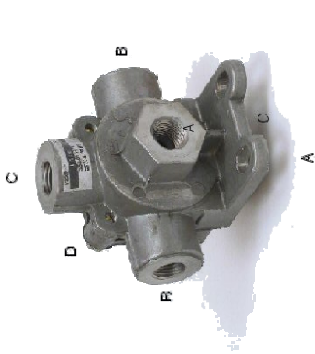

# QUICK RELEASE VALVE GUIDE

**Part no. Inlet A Delivery B Delivery C Exhaust D**

208-003-001	M16 x 1.5	M16 x 1.5	M16 x 1.5	M16 x 1.5
208-003-031	M22 x 1.5	M22 x 1.5	M22 x 1.5	M22 x 1.5
208-003-041	M22 x 1.5	M16 x 1.5	M16 x 1.5	M22 x 1.5
208-004-021	1/2" NPTF	1/4" NPTF	1/4" NPTF	3/8" NPTF

**Part no. Inlet A Delivery B Delivery C Exhaust D**

356-022-011	M22 x 1.5	M16 x 1.5	M16 x 1.5	M22 x 1.5
-------------	-----------	-----------	-----------	-----------

**Part no. Inlet A Delivery B Delivery C Exhaust D**

274996	3/8" NPTF	1/4" NPTF	N/A	3/8" NPTF
274997	3/8" NPTF	3/8" NPTF	N/A	3/8" NPTF
274998	1/2" NPTF	1/4" NPTF	N/A	3/8" NPTF
274999	1/2" NPTF	3/8" NPTF	N/A	3/8" NPTF
KX1294	M22 X 1.5	M16 x 1.5	N/A	M16 x 1.5
KX2000	M22 x 1.5	M22 x 1.5	N/A	M22 x 1.5